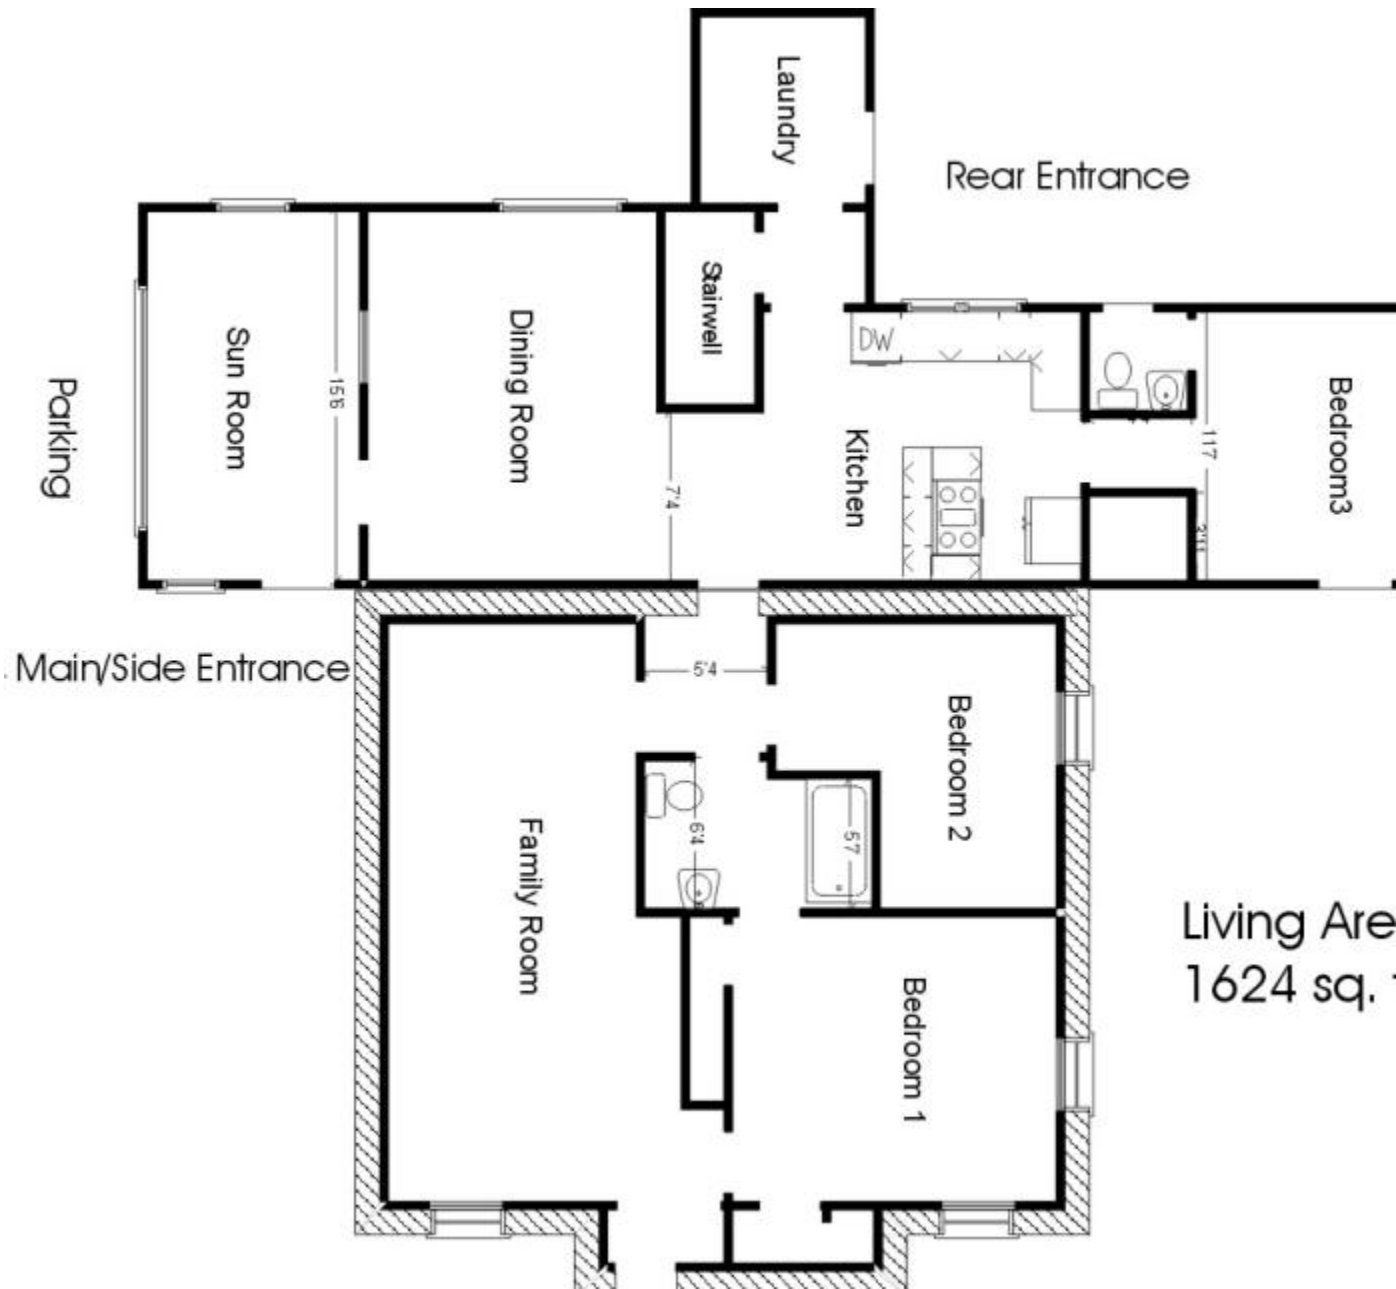

Asheville Vacation Rental

Willson Rock Cottage

Floor Plan

 [PDF Print Version of this page](#)

Call Me @ 828-713-4138